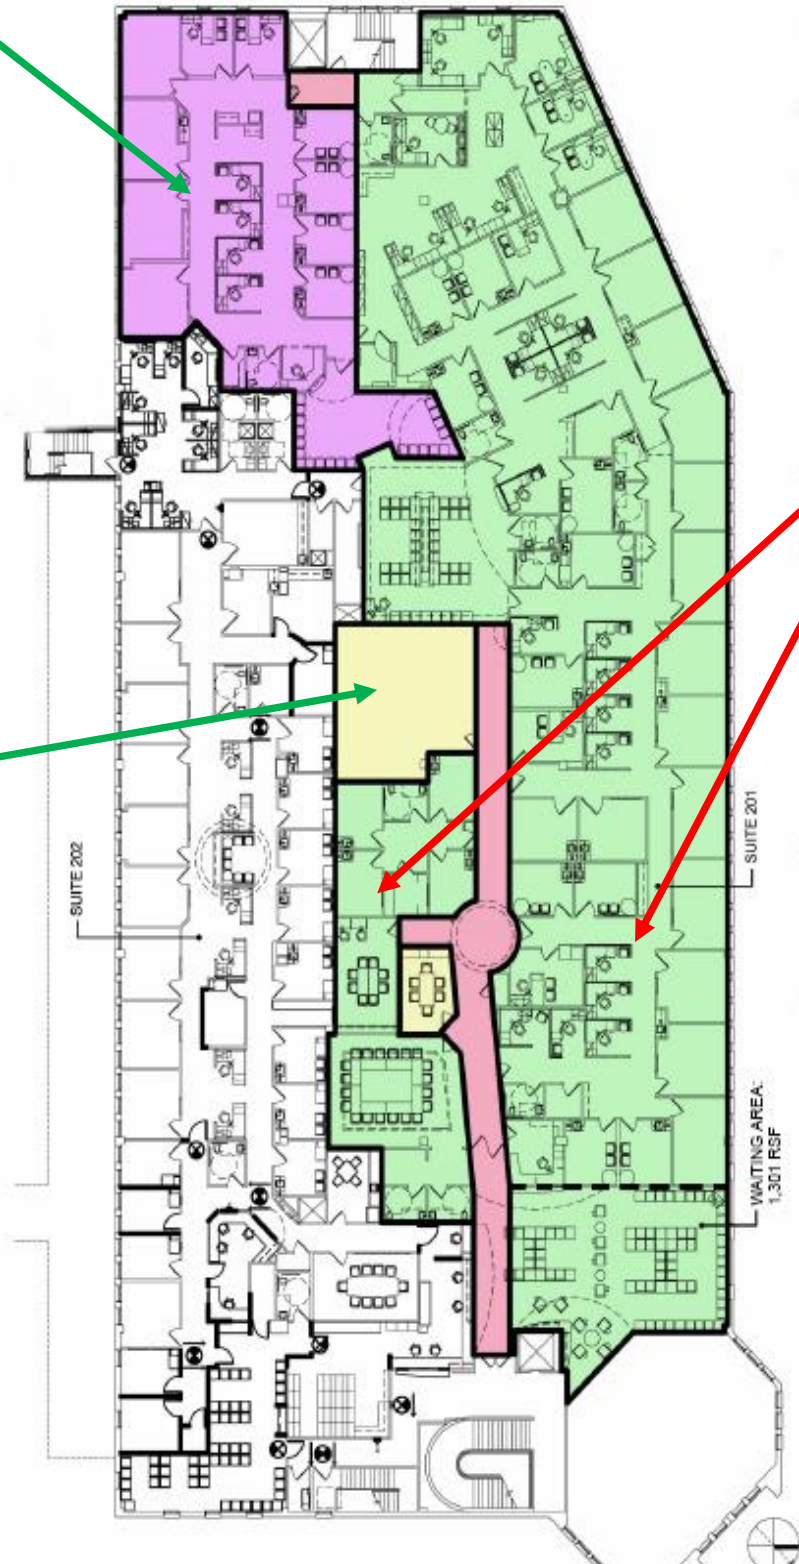

Available for Sale or Lease

Available
+/- 3,763 RSF

Leased

Expires June 30, 2018

Available
+/- 838 RSF