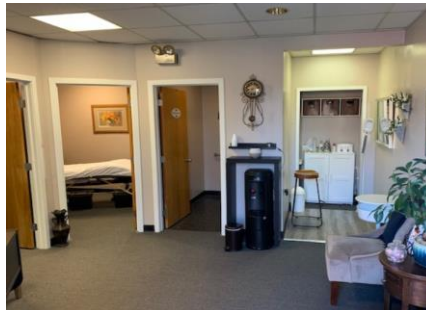

LEASE

Small Medical Office

Omega Professional Center
F56 Omega Drive
Newark, Delaware 19713

- +/- 450 square feet
- Lease Price: \$1,000/month
Net of Janitorial
- The space includes 2 treatment rooms, storage area, private restroom and open space.
- The space is ideal for a small healthcare practice, such as Psychologist, Massage Therapist or Nutritionist, etc.